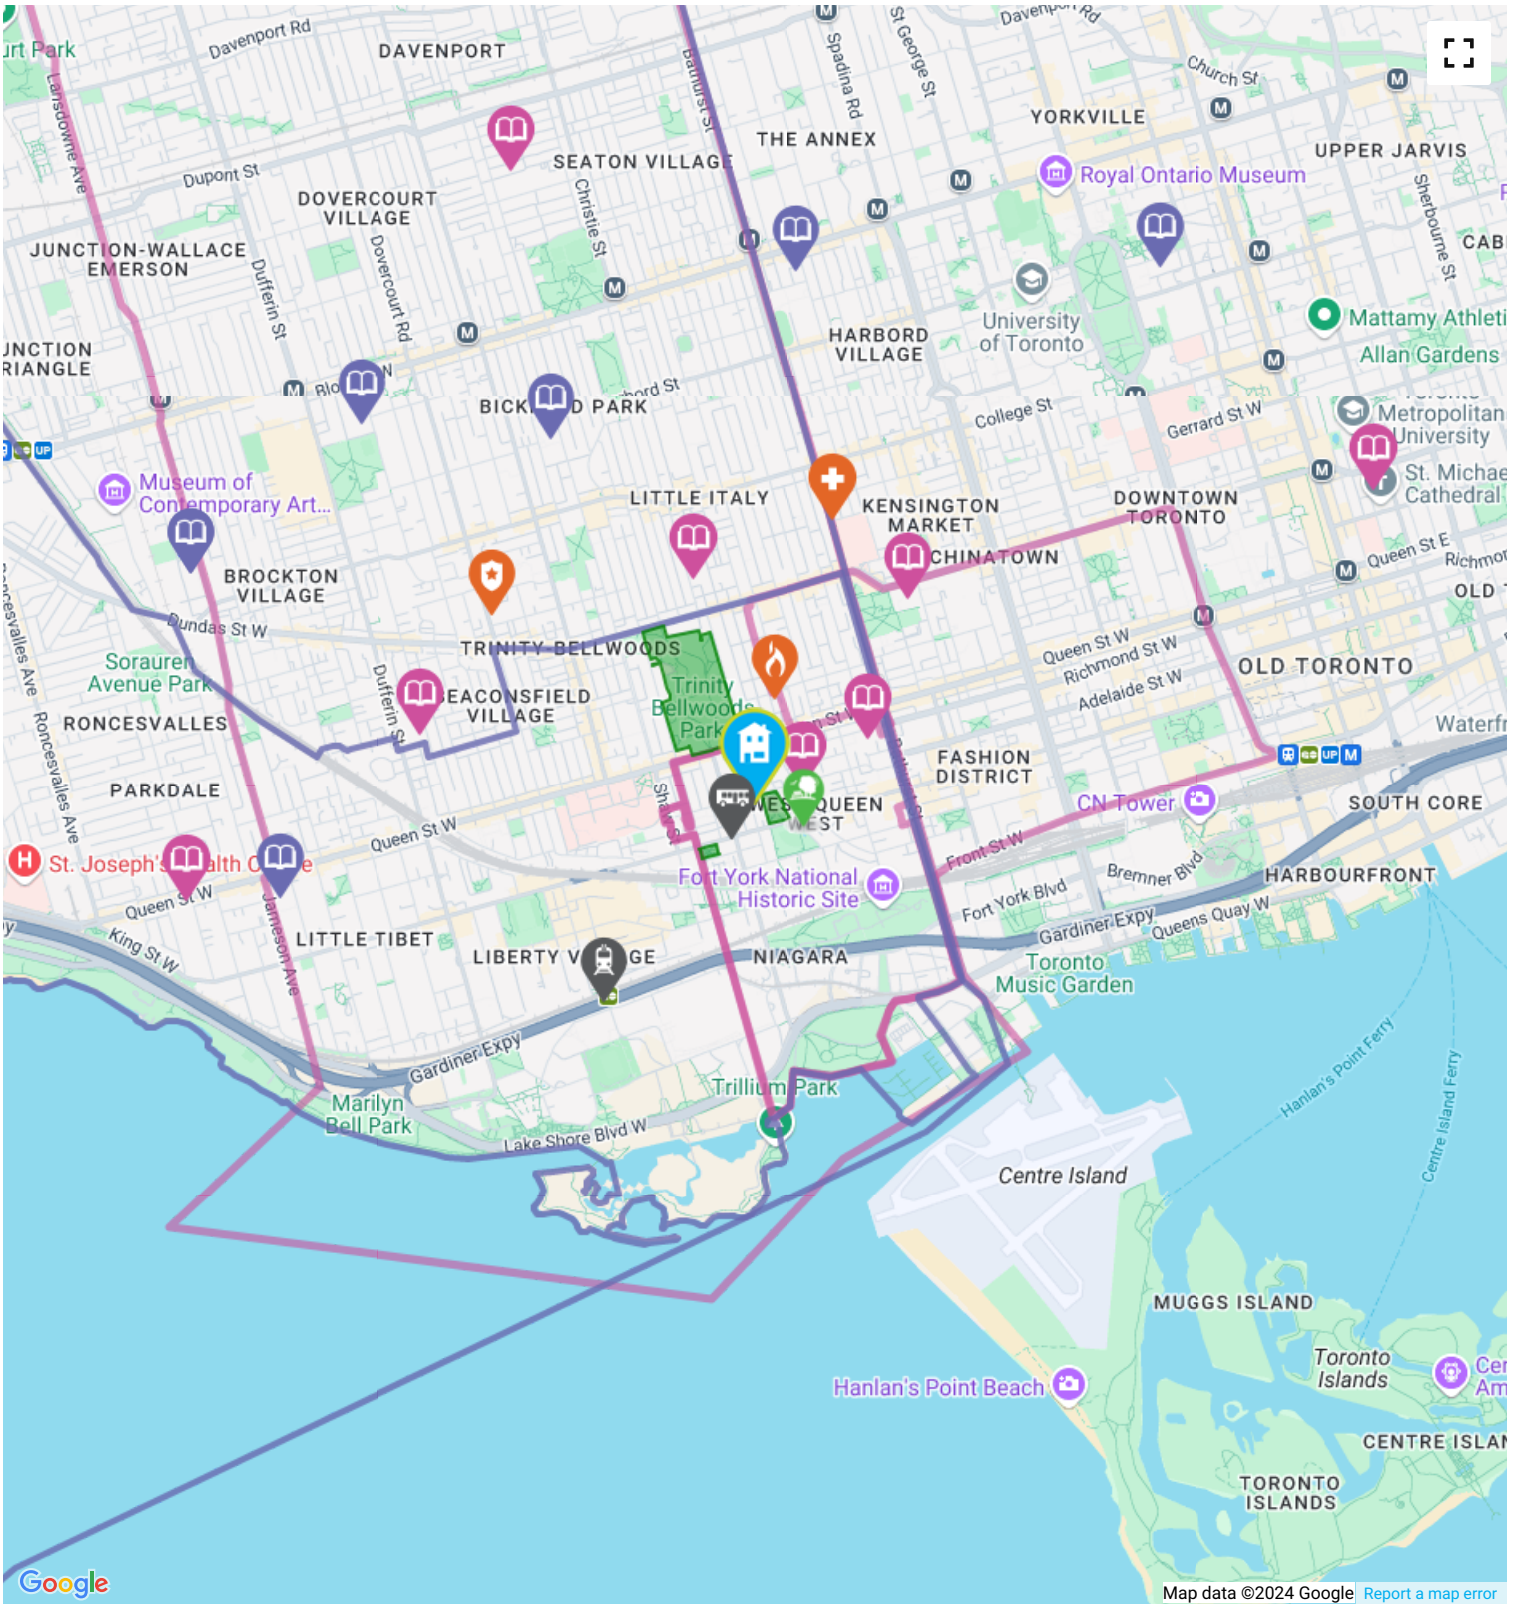

0.47 KM away

Address 33 Claremont St, Toronto, ON,
Canada

<https://www.toronto.ca...>

The nearest police facility is 14 Division

1.39 KM away

Address 350 Dovercourt Rd, Toronto, ON, M6J 3E3,
Canada

<http://www.torontopolice.on.ca...>