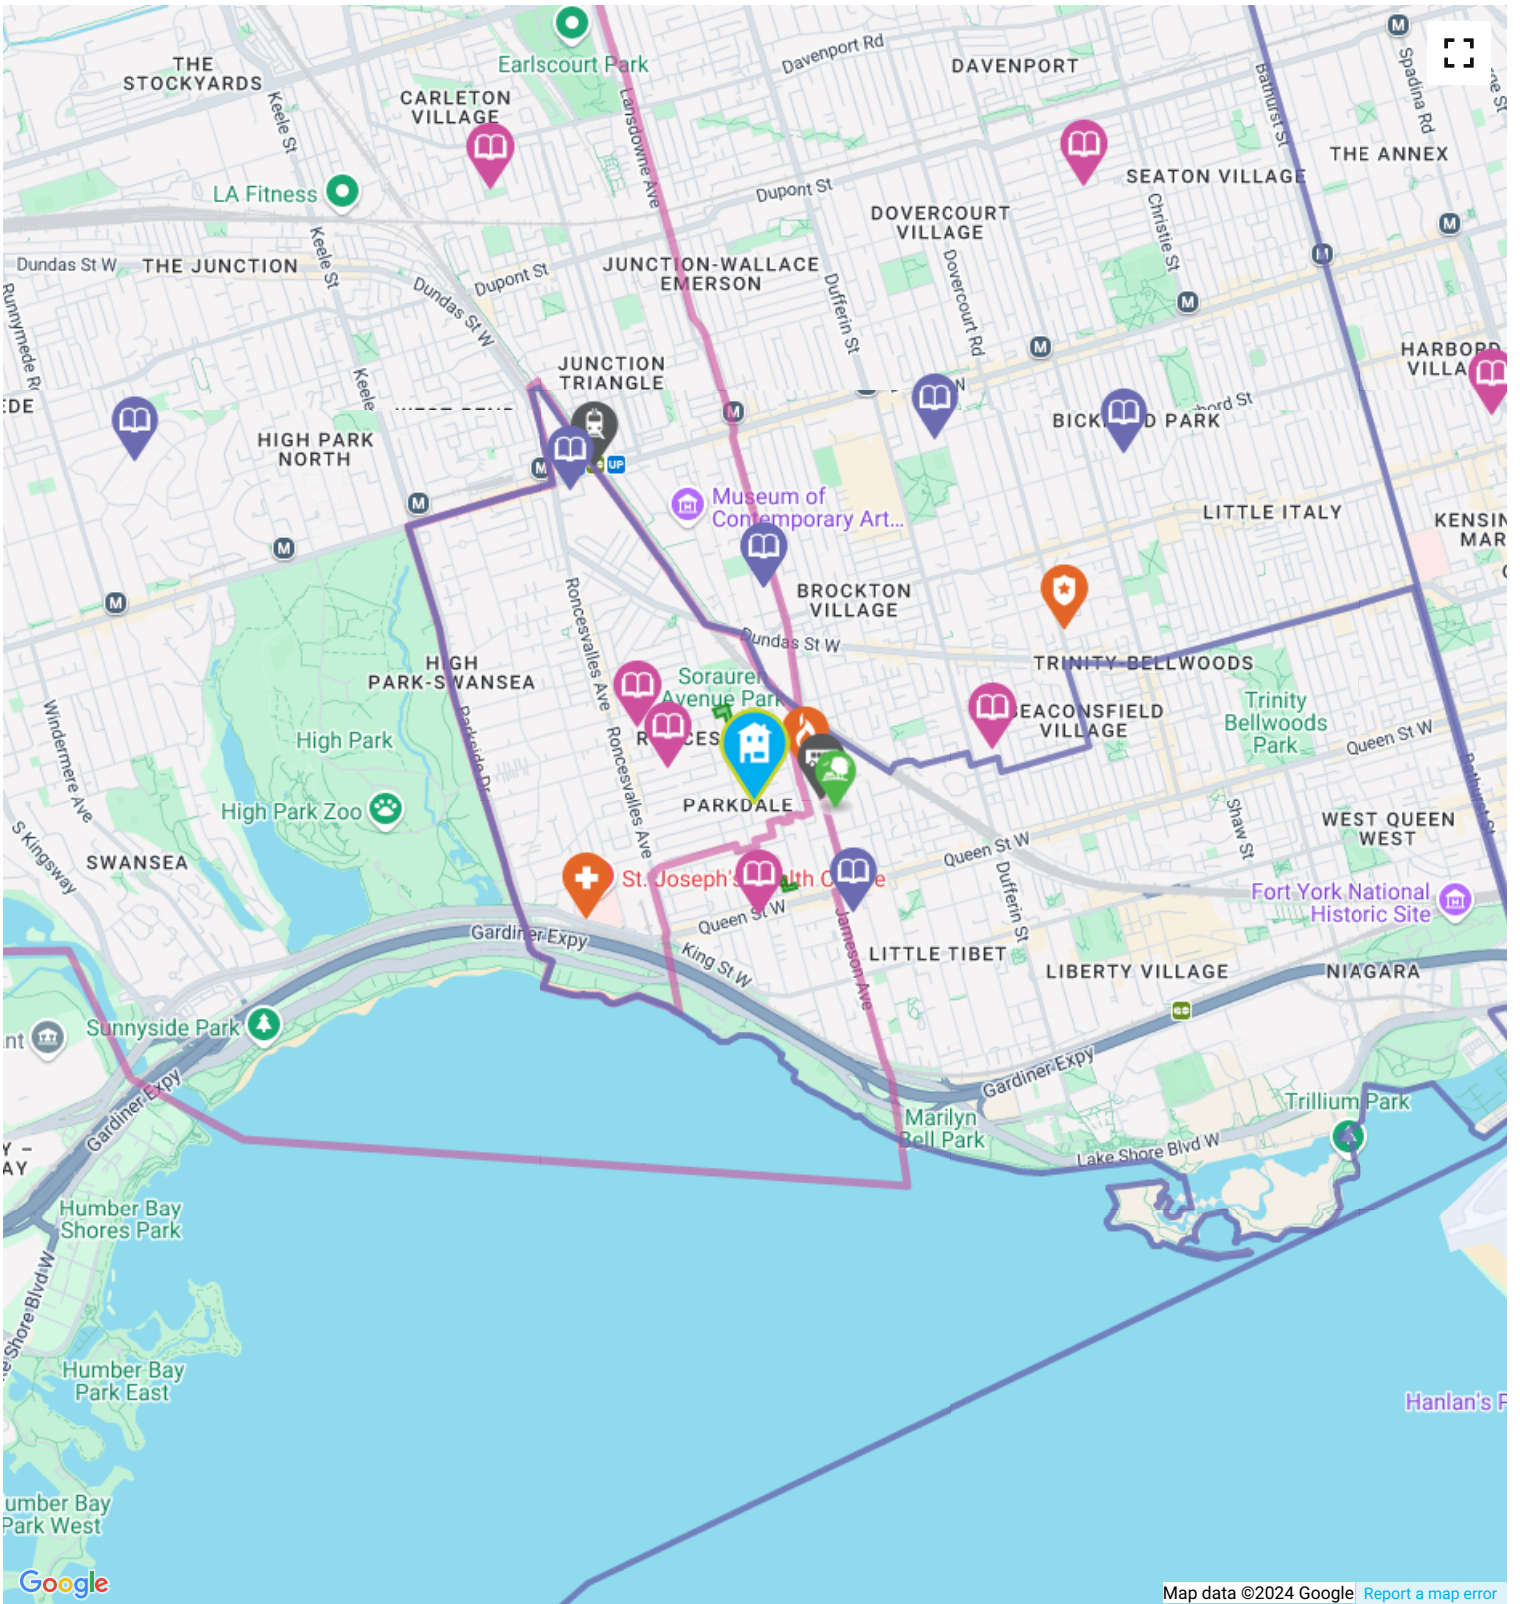

0.26 KM away

Address 140 Lansdowne Ave, Toronto, ON,
Canada

<https://www.toronto.ca...>

The nearest police facility is 14 Division

1.54 KM away

Address 350 Dovercourt Rd, Toronto, ON, M6J 3E3,
Canada

<http://www.torontopolice.on.ca...>