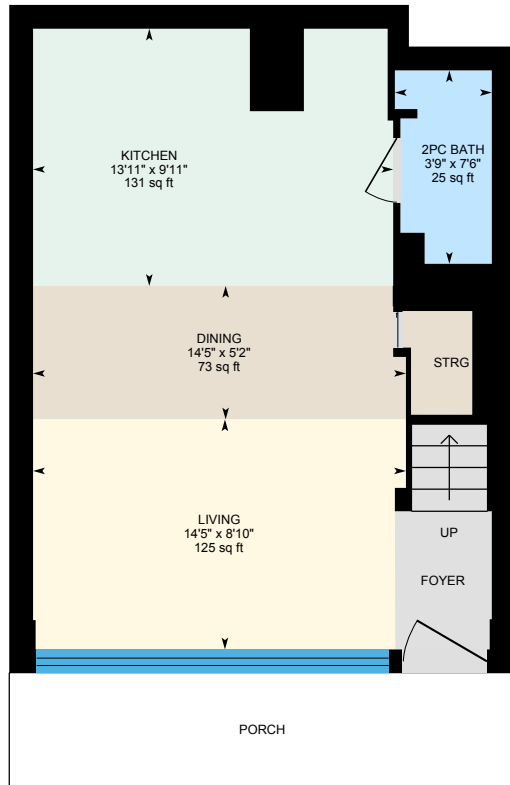

106-25 Ritchie Ave, Toronto, ON

Main Building: 1227.43 sq ft

PREPARED: 2024/11/18