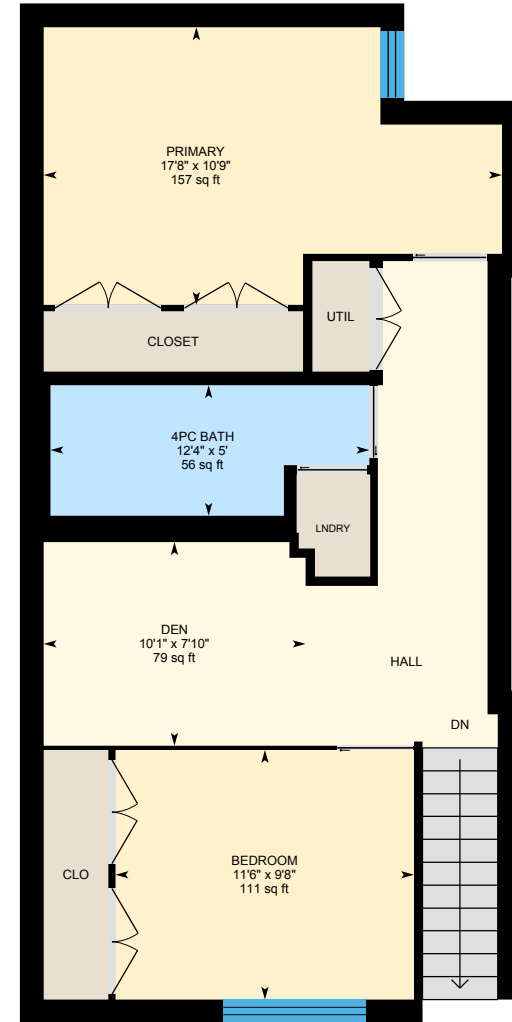

106-25 Ritchie Ave, Toronto, ON

Main Building: 1227.43 sq ft

PREPARED: 2024/11/18