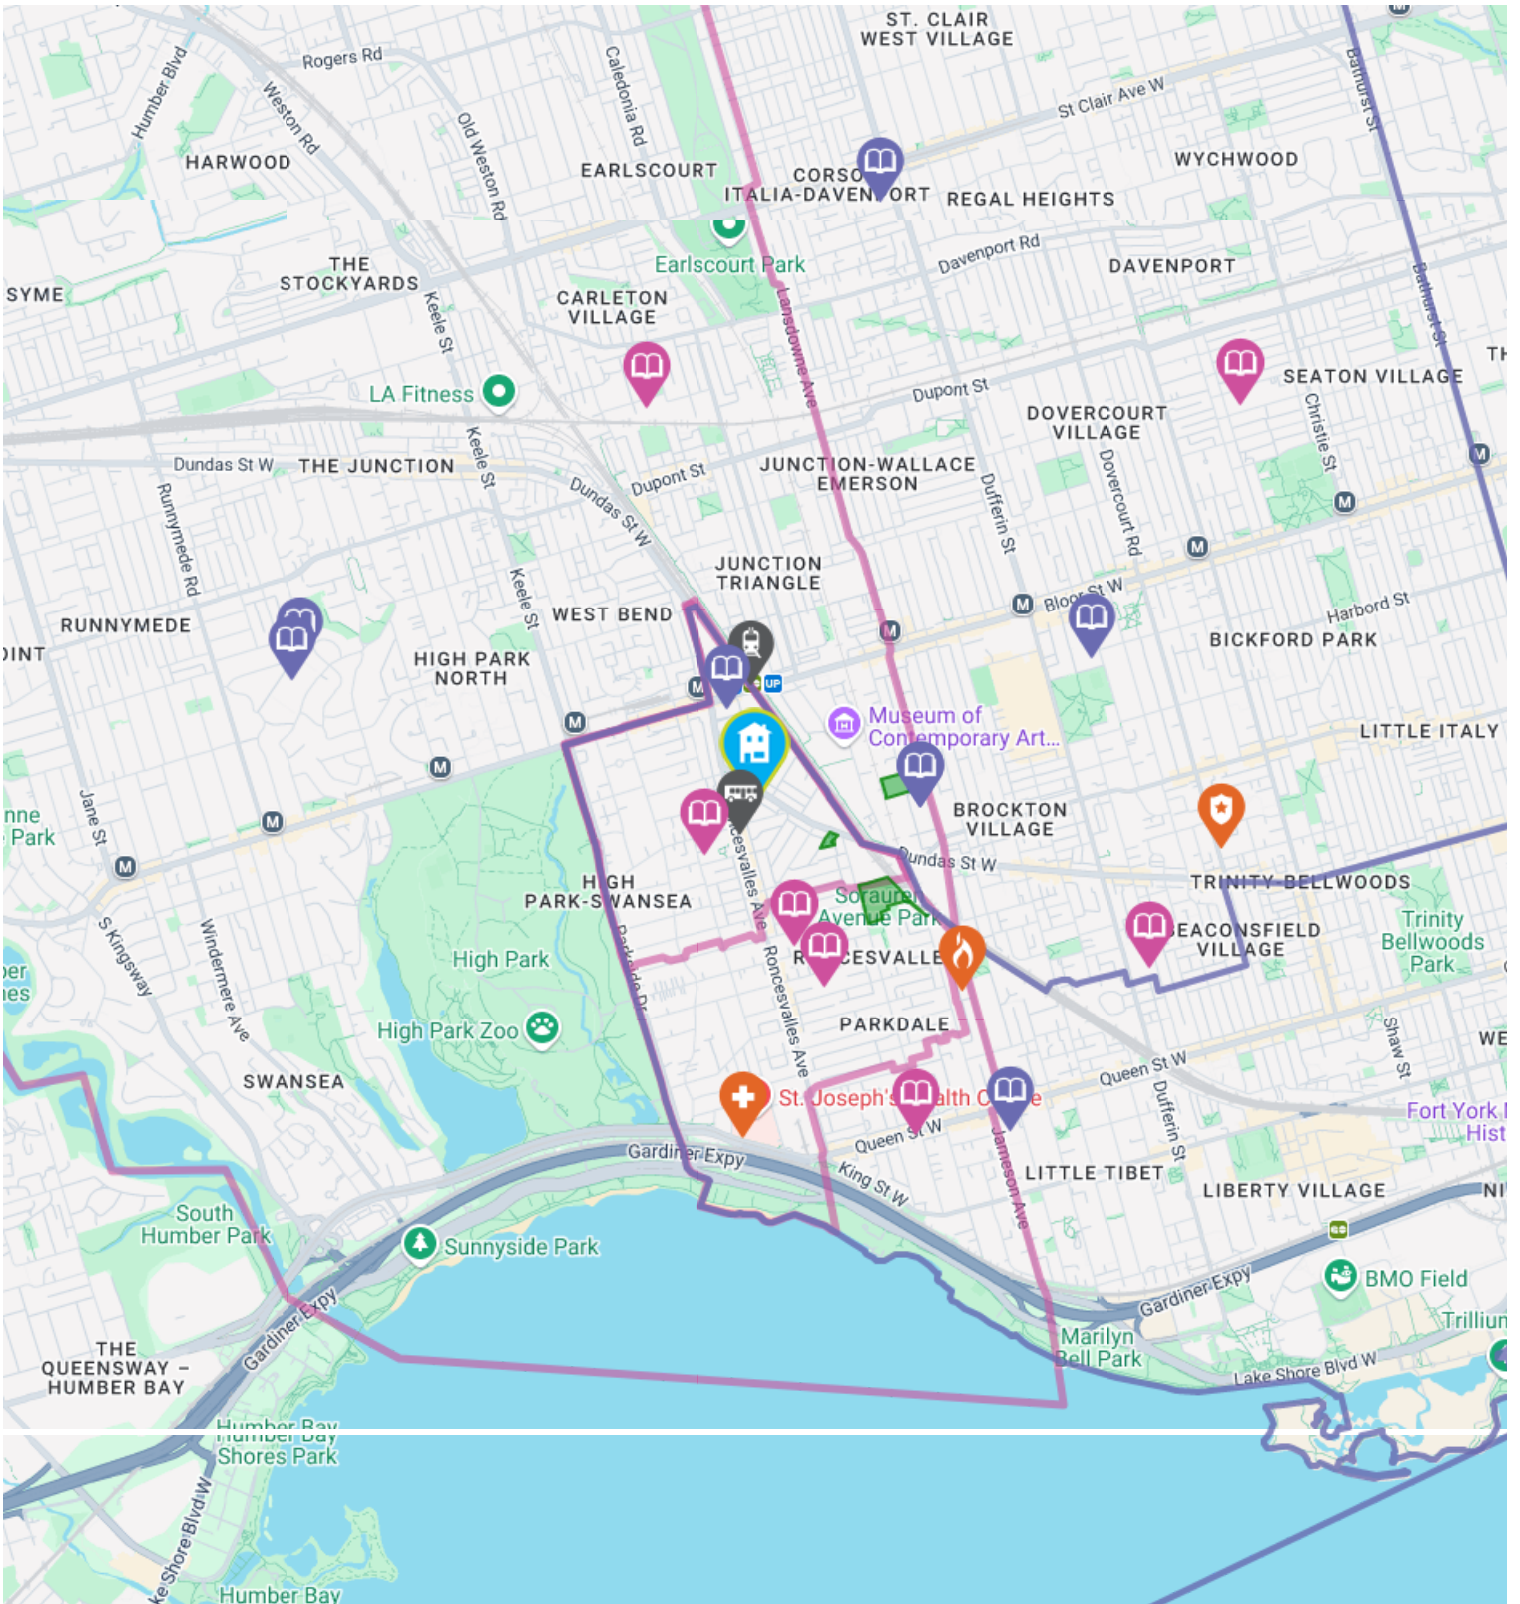

1.2 KM away

Address 140 Lansdowne Ave, Toronto, ON,
Canada

<https://www.toronto.ca...>

The nearest police facility is 14 Division

2.01 KM away

Address 350 Dovercourt Rd, Toronto, ON, M6J 3E3,
Canada

<http://www.torontopolice.on.ca...>