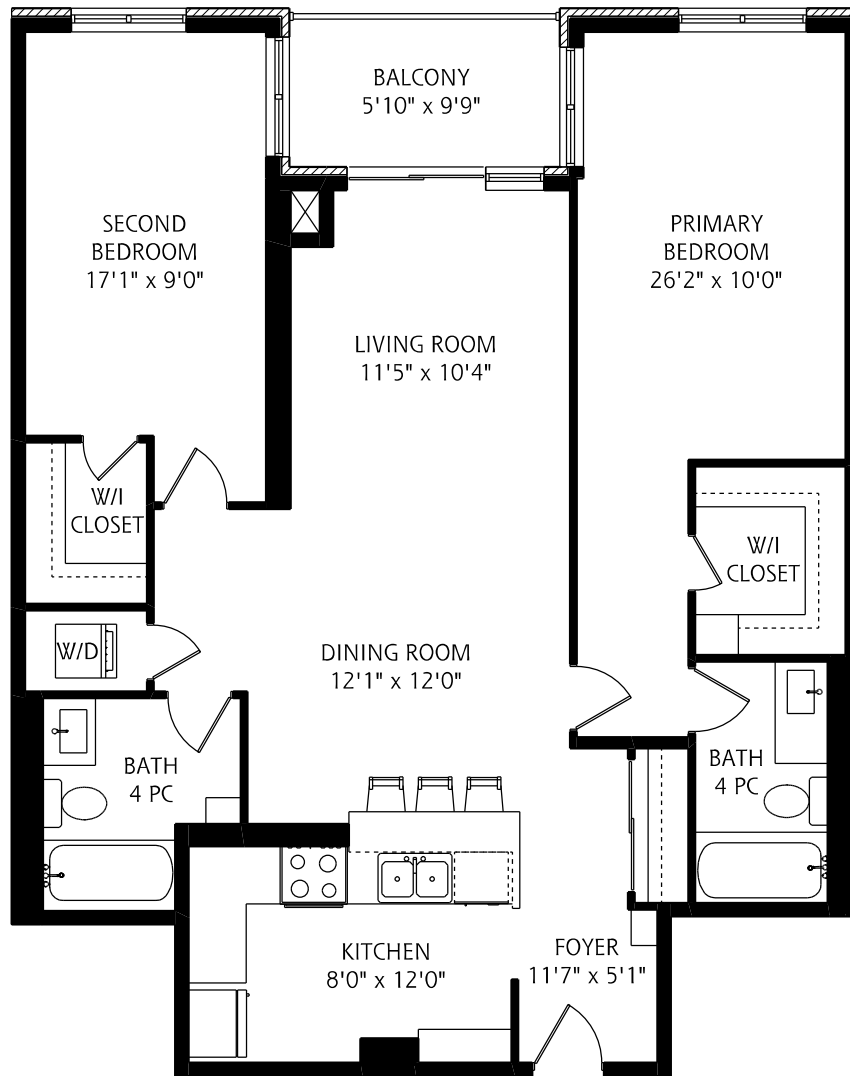

51 HARRISON GARDEN BLVD SUITE 203

1112 SQUARE FEET

ALL MEASUREMENTS SHOULD BE CONSIDERED APPROXIMATE

REAL FLOOR PLANS INC.