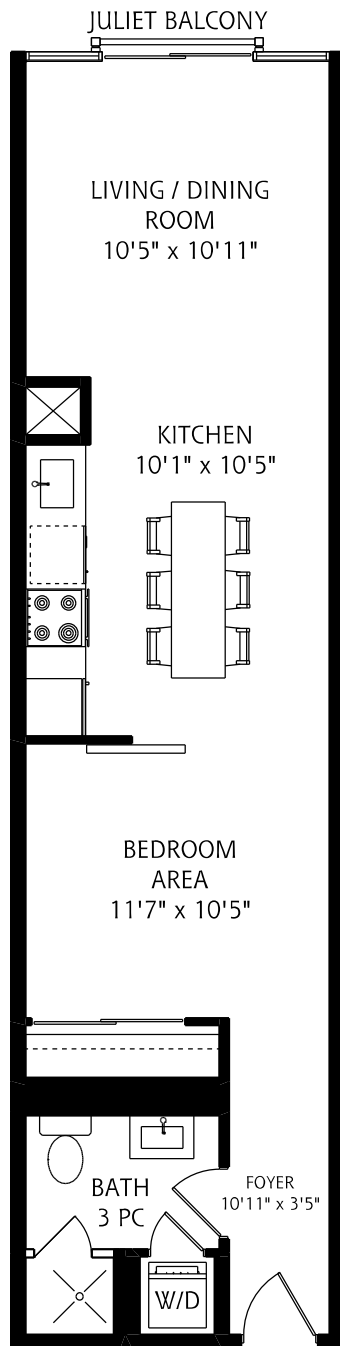

# 8 DOVERCOURT ROAD SUITE 613

507 SQUARE FEET

ALL MEASUREMENTS SHOULD BE CONSIDERED APPROXIMATE

REAL FLOOR PLANS INC.